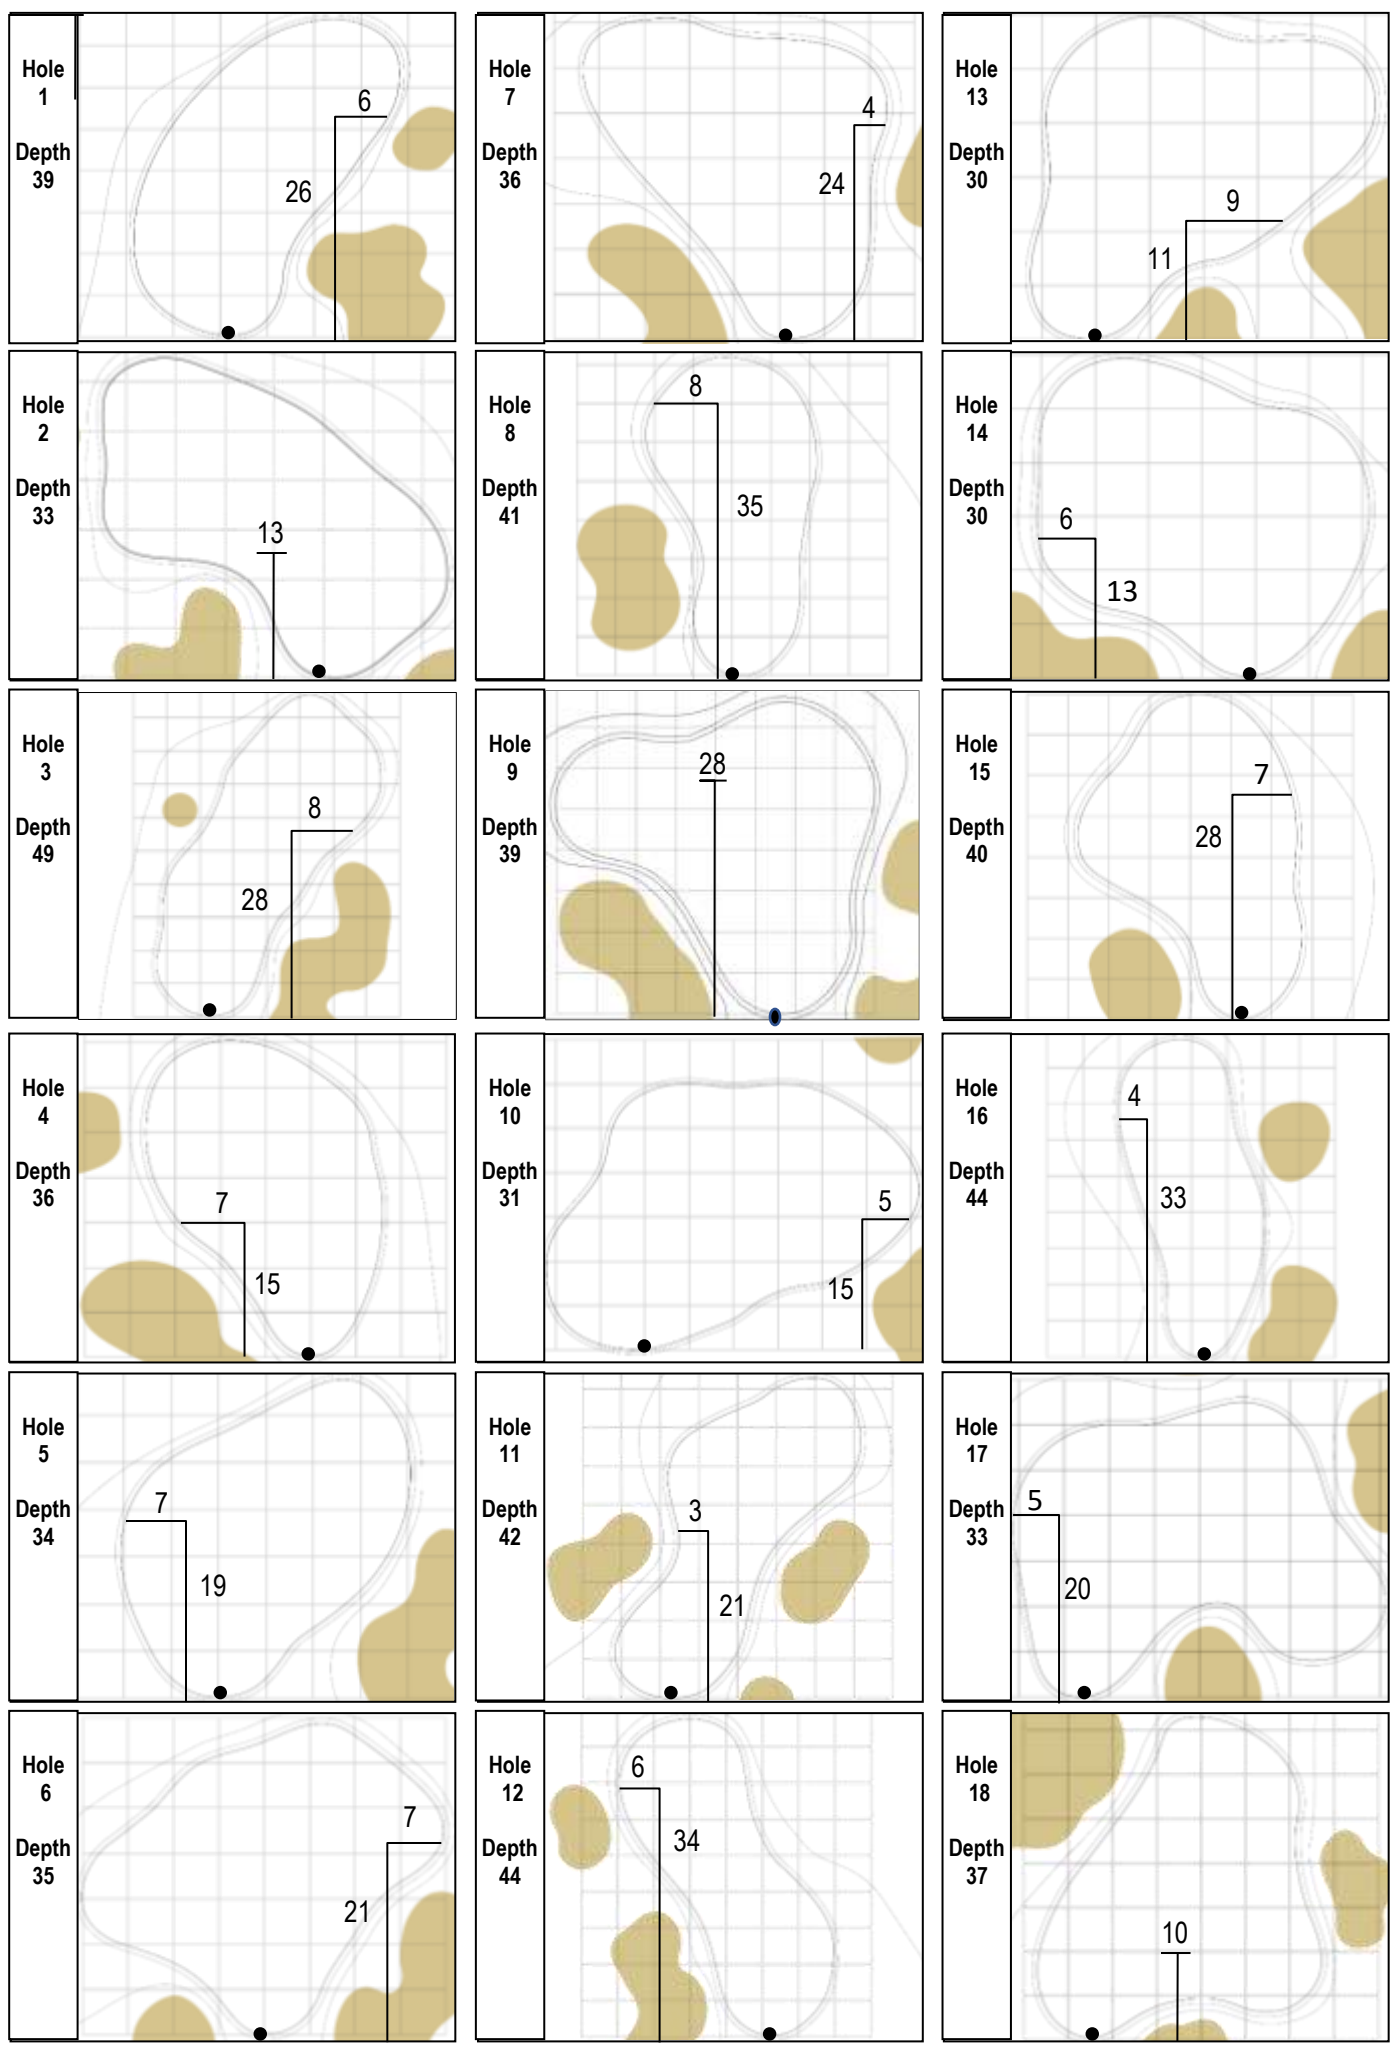

Kasumigaseki Country Club • East Course
 Thursday, July 29, 2021 •
 Round 1

TOKYO 2020

Gridlines are shown at 5 Yard